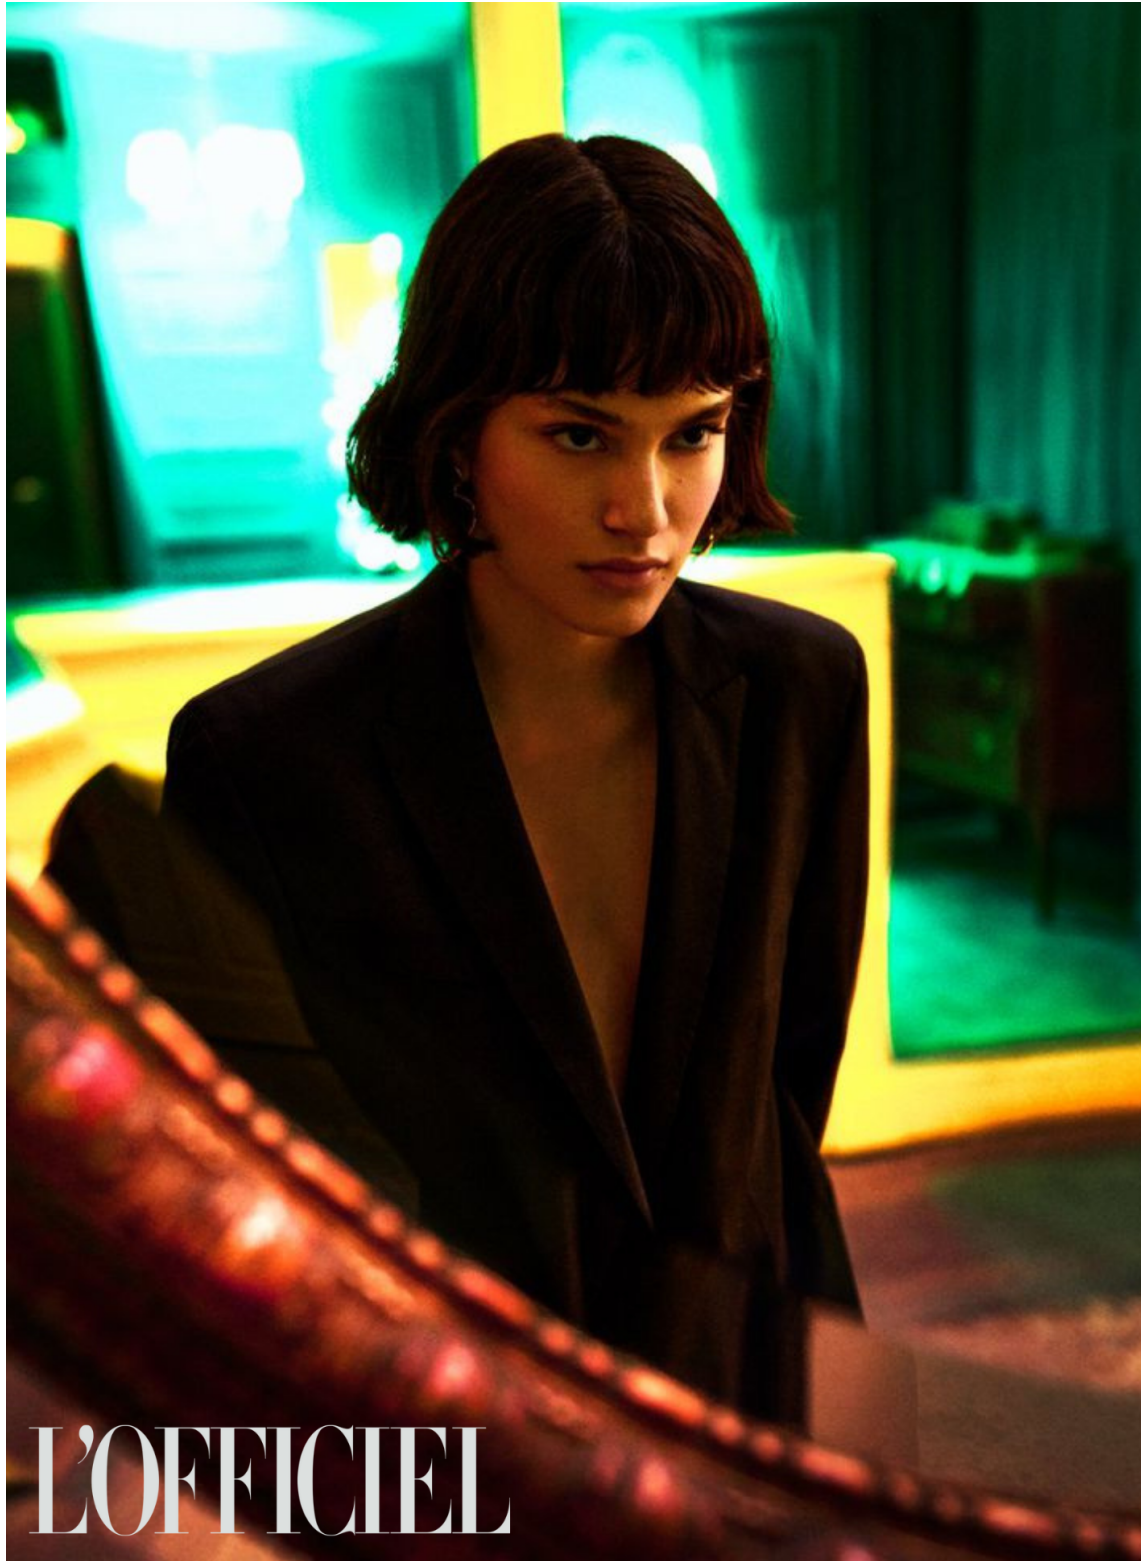

HANNA

height 5'9.5 · bust 33" · cup B · waist 24" · hips 36" · dress 36 EU/6 US/8 UK
shoes size 38.5 EU/7.5 US/5.5 UK · hair brown · eyes brown

MGM
MODELS